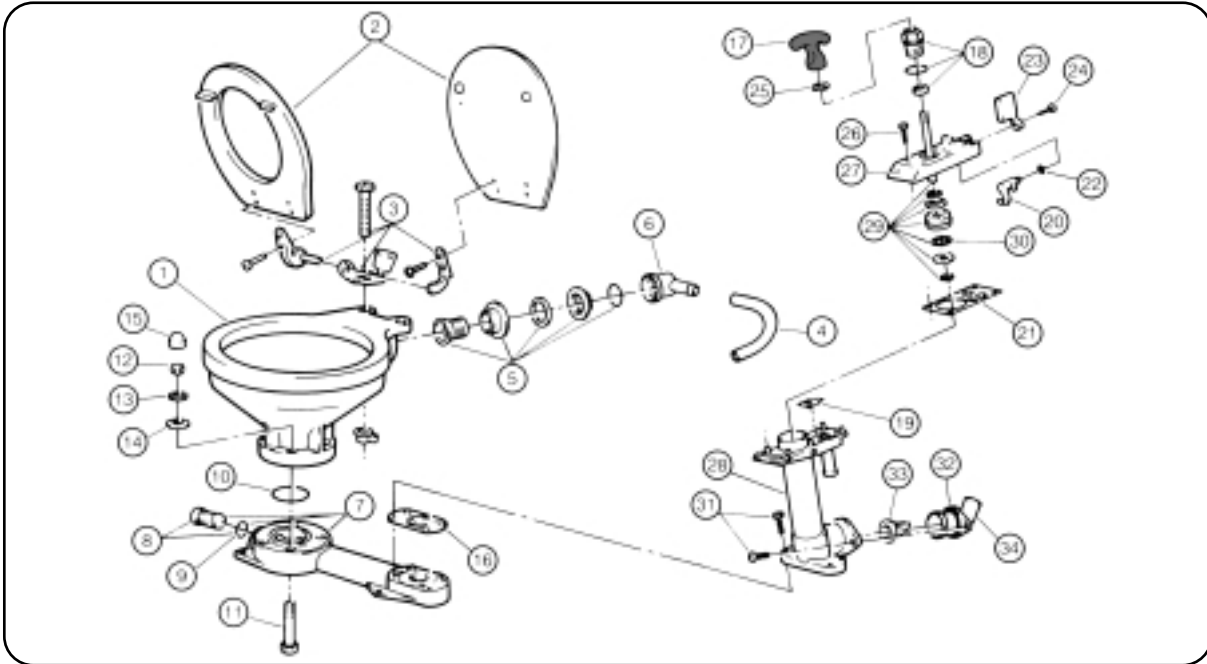

29090 & 29120 Series PAR Manual Toilets (up to 1997)

Repair Kits Available		
Kit	Part No	Description
A	29045-0000	MAJOR SERVICE KIT
B	29040-2000	PUMP ASSEMBLY
C	29094-2000	VALVE COVER ASSEMBLY
D	29051-2000	PUMP CYLINDER ASSEMBLY
E	29047-0000	BASE TO BOWL MOUNTING KIT

Key	Description	Qty Per Toilet	Part No	Qty per Repair Kit				
				A	B	C	D	E
1	BOWL COMPACT TOILET	1	29096-0000					
	BOWL REGULAR TOILET	1	29126-0000					
2	SEAT, LID & HINGE SET	1	29097-1000					
	COMPACT TOILET	1	29127-1000					
3	HINGE SET (1 PAIR)	1	29098-1000					
4	HOSE COMPACT TOILET	1	29035-1000					
	HOSE REGULAR TOILET	1	29035-1001					
5	INTAKE SEAL +	1						
	INTAKE ELBOW	1	29048-0000					
7	BASE, PLUG + O-RING ASSY	1	29041-1000					
8	PLUG + O-RING ASSY	1	29028-1000					
9	O-RING (PLUG)	1		1				
10	O-RING (BOWL)	1						1
11	BOLT	4						4
12	NUT	4						4
13	WASHER (S.S)	4						4
14	WASHER (NYLON)	4						4
15	CAP	4		2				4
16	BASE VALVE GASKET	1	29043-0000	1	1			
17	HANDLE	1	29026-2000		1			
18	SEAL ASSEMBLY	1	29044-0000	1	1	1		
19	TOP VALVE SEAT	1		1	1		1	
20	CAM				1	1		
21	TOP VALVE GASKET	1	29042-0000	1	1			
22	O-RING (FLUSH LEVER)	1		1	1	1		
23	FLUSH CONTROL LEVER	1			1	1		
24	SCREW (FLUSH LEVER)	1		1	1	1		
25	BUFFER				1	1		
26	SCREW (VALVE COVER)	6		1	6	6		
27	VALVE COVER	1			1	1		
28	PUMP CYLINDER	1			1		1	
29	PISTON, ROD & O-RING ASSY	1	29046-0000		1			
30	O-RING (PISTON)	1			1			
31	SCREW (PUMP CYLINDER)	6		1	2		2	
32	DISCHARGE FLANGE	1			1		1	
33	JOKER VALVE	1	29092-1000	1	1		1	
34	DISCHARGE ELBOW	1	29029-1000		1		1	