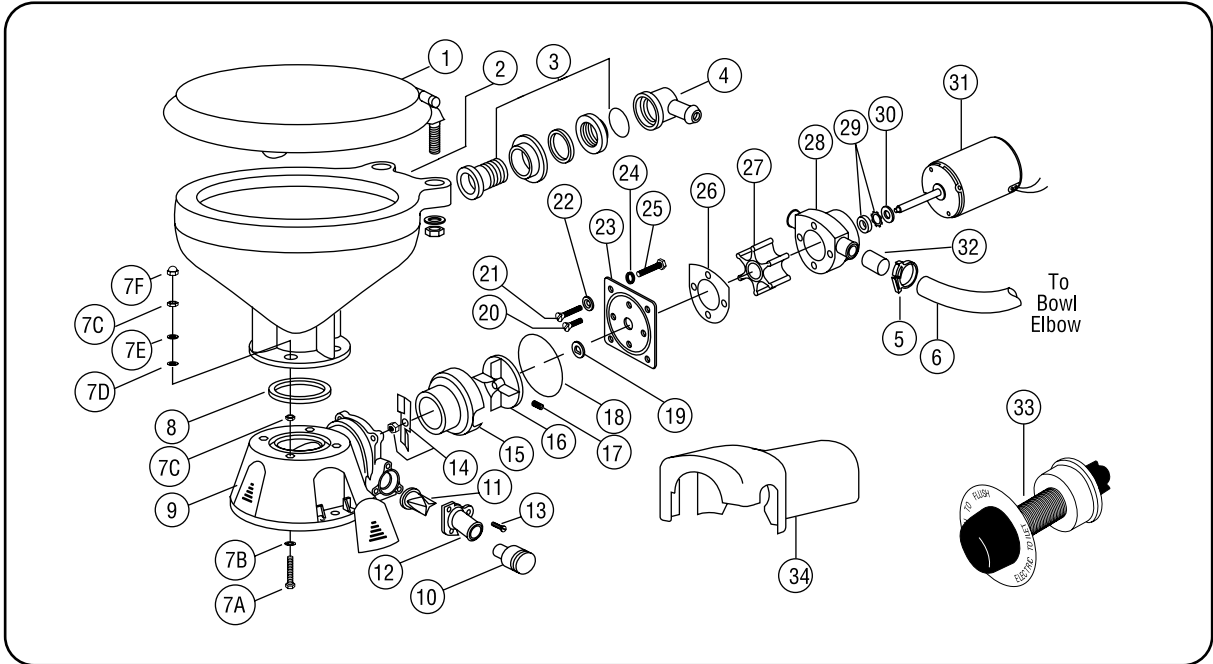

37010 Series Electric Toilets

Repair Kits Available		
Kit	Part No	Description
A	37040-0000	SERVICE KIT
B	37004-1000	BASE/DISCHARGE ELBOW ASSY.
C	37018-0000	WEARPLATE/SLEEVE ASSY.
	37041-0910	MOTOR/PUMP ASSY. 12 VOLT
D	37041-0911	MOTOR/PUMP ASSY. 24 VOLT

Key	Description	Qty Per Toilet	Part No	Qty per Repair Kit			
				A	B	C	D
7	BOWL INSTALL. HARDWARE	1	18753-0472		1		
	7A HEX HEAD SCREW, S.S.	4					
	7B STARLOCK WASHER, S.S	4					
	7C HEX NUT, S.S.	8					
	7D WASHER, PLASTIC	4					
	7E WASHER, S.S.	4					
	7F NUT CAP	4					
8	GASKET	1	37017-0000	1	1		
9	BASE ASSEMBLY	1	37004-1000		1		
10	1" - 1/2" HOSE ADAPTOR	1	98023-0080				
11	JOKER VALVE	1	44106-1000	1	1		
12	1" DISCHARGE PORT	1	44107-1000		1		
13	SCREW	3	96050-0568			3	
14	CHOPPER PLATE WITH LOCK NUT	1	37056-1000				1
15	MACERATOR HOUSING	1	37014-0000				1
16	CENTRIFUGAL IMPELLER	1	37006-0000				1
17	SET SCREW	1	91084-0320				1
18	O-RING	1	43990-0066	1		1	1
19	SEALING SLEEVE	1	37036-1000			1	1
20	SCREW	2	91009-0040				2
21	SCREW	2	91010-0130				2
22	WASHER, PLASTIC	2	35445-0000	2		2	2
23	WEARPLATE	1	37018-0000			1	1
24	LOCK WASHER #10, STAINLESS KIT	4					4
25	SCREW	4	91027-0011				4
26	GASKET	2	12558-0000	2			2
27	FLEXIBLE IMPELLER	1	6303-0003B	1			1
28	BODY	1	12554-0000				1
29	SEAL & RETAINER	1	SP2701-52	1			1
30	SLINGER	1	6342-0000				1
31	MOTOR - 12 VOLT	1	37064-0000				
	MOTOR - 24 VOLT	1	37065-0000				1
	ADAPTOR	2	93003-0240				2
33	SWITCH & PLATE	1	37020-0000				
34	MOTOR COVER	1	43990-0051				1

Key	Description	Qty Per Toilet	Part No	Qty per Repair Kit			
				A	B	C	D
1	SEAT & COVER COMPACT SIZE	1	29097-1000				
	SEAT & COVER REGULAR SIZE	1	29127-1000				
2	BOWL COMPACT SIZE	1	29096-0000				
	BOWL REGULAR SIZE	1	29126-0000				
3	INTAKE SEAL	1	29048-0000				
4	INTAKE ELBOW	1	29048-0000				
5	CLAMP	1	SP3003-0256				
6	HOSE	1	29035-0001				