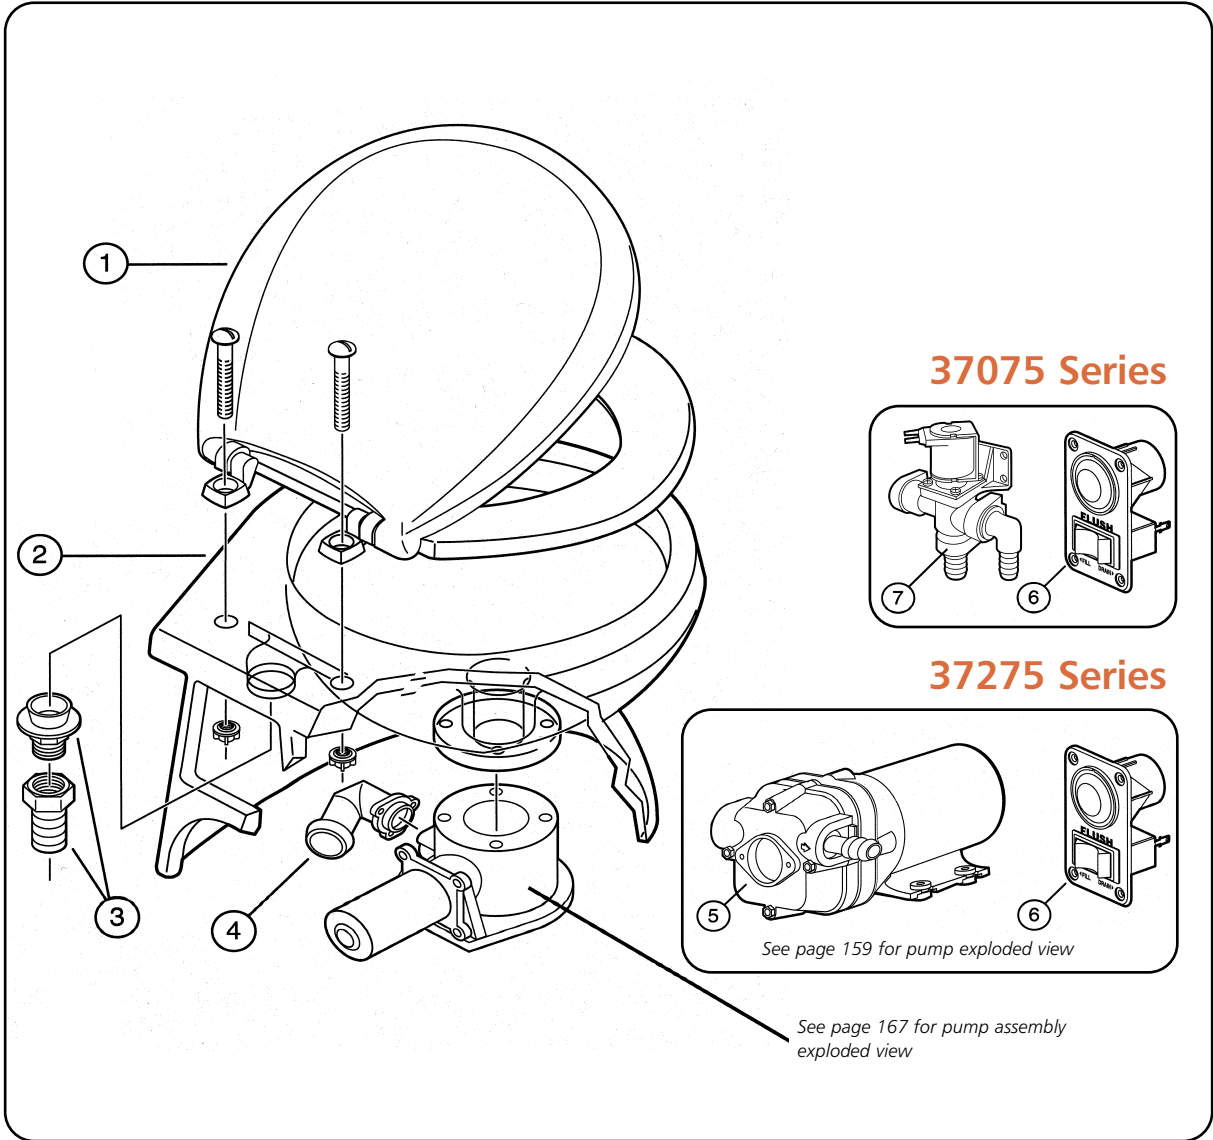

# Service Parts - Designer Style Electric Toilets

## 37275 & 37075 Series Designer Style Electric Toilets

Key	Description	Qty per Toilet	Part No
1	SEAT & COVER	1	37078-1000
2	STYLISED BOWL, 14" WHITE	1	37076-0010
	STYLISED BOWL, 17" WHITE	1	37076-1010
	STYLISED BOWL, 14" BONE	1	37076-2010
	STYLISED BOWL, 17" BONE	1	37076-3010
3	INTAKE SEAL & ADAPTOR	1	37084-0000
4	ELBOW	1	37077-1000
5	PAR-MAX PUMP 12 VOLT	1	31631-1092
	PAR-MAX PUMP 24 VOLT	1	31631-1094
6	SWITCH PANEL	1	37047-1000
7	SOLENOID VALVE & SYPHON BREAKER		
	12 VOLT	1	37038-1012
	24 VOLT	1	37038-1024