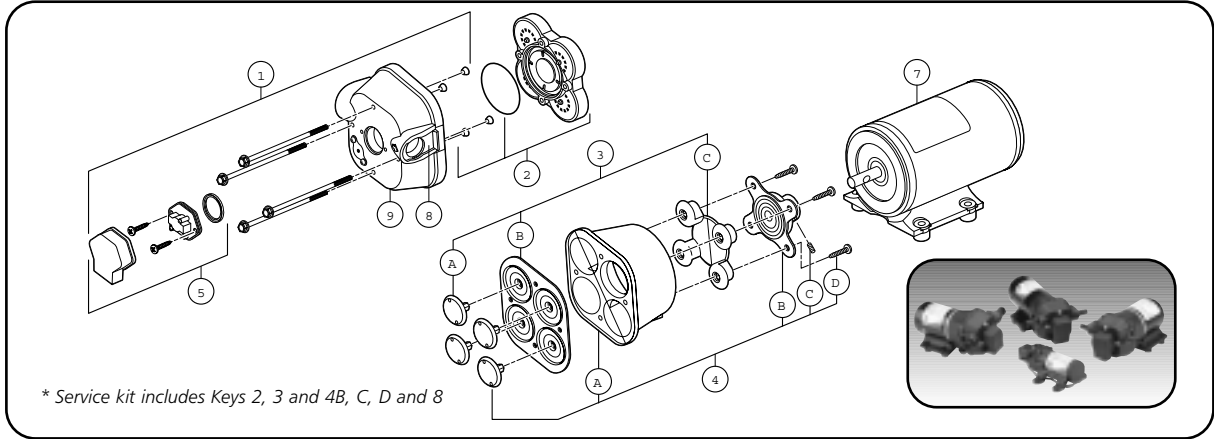

**New 31XXX Series PAR-Max Range**

\* Service kit includes Keys 2, 3 and 4B, C, D and 8

**PAR-Max 1 Automatic Water System Pump & Manual Demand Pump**

Pump Service Parts List			
Description	Part No	42630-2900	42631-2900
Pump head Repair Kit	42632-0000	X	X
Motor/Housing Kit	42633-0000	X	X
Pressure Switch Assy.	42634-0000	X	

Strainers				
Pump Series	Strainer No	Inlet	Outlet	Screen
42630-2900	36400-0001	3/8" Barb	3/8" Barb	40 Mesh
42631-2900	36400-0001	3/8" Barb	3/8" Barb	40 Mesh

**PAR-Max 2+, PAR-Max 3 & PAR-Max 4 Water System Pumps**