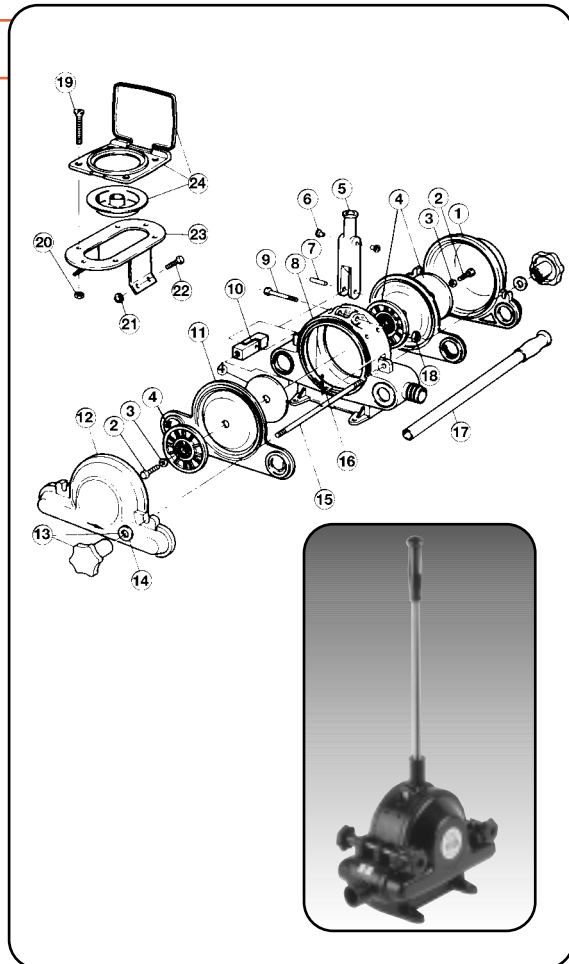

29270-0000 Universal

Repair Kits Available		
Kit	Part No	Description
A	29276-1000	MAJOR SERVICE KIT
B	29275-1000	PORTS KIT
C	29272-1000	CLAMP RING & ROCKER KIT

Key	Description	Qty Per Pump	Part No	Qty per Repair Kit		
				A	B	C
1	BODY	1	29271-1000			
2	INLET VALVE	1		1	1	
3	PORT	2			2	
4	SCREW	8		3	2	
5	PUSH FIT ELBOW	1	29266-1000			
6	DIAPHRAGM PLATE (INNER)	1				1
7	DIAPHRAGM	1			1	
8	DIAPHRAGM PLATE (OUTER)	1				1
9	CLAMP RING	1				1
10	SCREW	8		3	3	
11	PIVOT PIN	2				1
12	WASHER	4		1	2	
13	RING CLIP	4		1	2	
14	ROCKER	1				1
15	BOLT	1				1
16	HANDLE	1	29267-1000			
17	NYLOC NUT	1		1		1
18	OUTLET VALVE	1		1	1	

Optional Extras Available		
Key	Part No	Description
19	29279-0000	THROUGH DECK KIT

29280-0000 Warrior

Repair Kits Available		
Kit	Part No	Description
A	29286-1000	MAJOR SERVICE KIT
B	29283-1000	BODY KIT
C	29284-1000	ROCKER KIT

Key	Description	Qty Per Pump	Part No	Qty per Repair Kit		
				A	B	C
1	LEFT HAND COVER PLATE	1	29281-1000			
2	BOLT (DIAPHRAGM PLATE)	2				2
3	WASHER	2		1	2	
4	DIAPHRAGM PLATE	4				4
5	ROCKER ARM	1				1
6	BUSH					2
7	PIVOT PIN	1				1
8	BODY	1			1	
9	BOLT (ROCKER ASSEMBLY)	1				1
10	CONROD	1				1
11	DIAPHRAGM	2			2	
12	RIGHT HAND COVER PLATE	1	29282-1000			
13	KNOB & WASHER ASSY	4	29288-1000			
14	WASHER (STUD)	4			2	
15	LONG STUD	2				2
16	ROLL PIN	2				2
17	HANDLE	1	29287-1000			
18	NUT (ROCKER ASSEMBLY)	1				1

Optional Extras Available			
Key	Description	Qty Per Pump	Part no
19	SCREW	6	} 29289-0000
20	NUT	6	
21	NUT	4	
22	BOLT	4	
23	UNDERDECK BRACKET	1	
24	THROUGH DECK KIT	1	29279-0000

Amazon Manual
Diaphragm Pumps