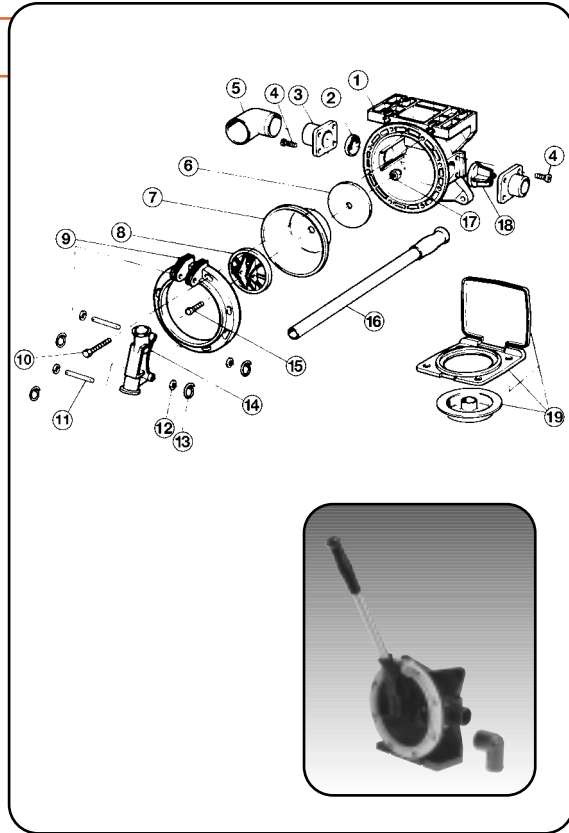

29270-0000 Universal

Repair Kits Available		
Kit	Part No	Description
A	29276-1000	MAJOR SERVICE KIT
B	29275-1000	PORTS KIT
C	29272-1000	CLAMP RING & ROCKER KIT

Key	Description	Qty Per Pump	Part No	Qty per Repair Kit		
				A	B	C
1	BODY	1	29271-1000			
2	INLET VALVE	1		1	1	
3	PORT	2			2	
4	SCREW	8		3	2	
5	PUSH FIT ELBOW	1	29266-1000			
6	DIAPHRAGM PLATE (INNER)	1				1
7	DIAPHRAGM	1			1	
8	DIAPHRAGM PLATE (OUTER)	1				1
9	CLAMP RING	1				1
10	SCREW	8		3	3	
11	PIVOT PIN	2				1
12	WASHER	4		1	2	
13	RING CLIP	4		1	2	
14	ROCKER	1				1
15	BOLT	1				1
16	HANDLE	1	29267-1000			
17	NYLOC NUT	1		1		1
18	OUTLET VALVE	1		1	1	

Optional Extras Available		
Key	Part No	Description
19	29279-0000	THROUGH DECK KIT

29280-0000 Warrior

Repair Kits Available		
Kit	Part No	Description
A	29286-1000	MAJOR SERVICE KIT
B	29283-1000	BODY KIT
C	29284-1000	ROCKER KIT

Key	Description	Qty Per Pump	Part No	Qty per Repair Kit		
				A	B	C
1	LEFT HAND COVER PLATE	1	29281-1000			
2	BOLT (DIAPHRAGM PLATE)	2				2
3	WASHER	2		1	2	
4	DIAPHRAGM PLATE	4				4
5	ROCKER ARM	1				1
6	BUSH					2
7	PIVOT PIN	1				1
8	BODY	1			1	
9	BOLT (ROCKER ASSEMBLY)	1				1
10	CONROD	1				1
11	DIAPHRAGM	2			2	
12	RIGHT HAND COVER PLATE	1	29282-1000			
13	KNOB & WASHER ASSY	4	29288-1000			
14	WASHER (STUD)	4			2	
15	LONG STUD	2				2
16	ROLL PIN	2				2
17	HANDLE	1	29287-1000			
18	NUT (ROCKER ASSEMBLY)	1				1

Optional Extras Available			
Key	Description	Qty Per Pump	Part no
19	SCREW	6	} 29289-0000
20	NUT	6	
21	NUT	4	
22	BOLT	4	
23	UNDERDECK BRACKET	1	
24	THROUGH DECK KIT	1	29279-0000

Amazon Manual
Diaphragm Pumps