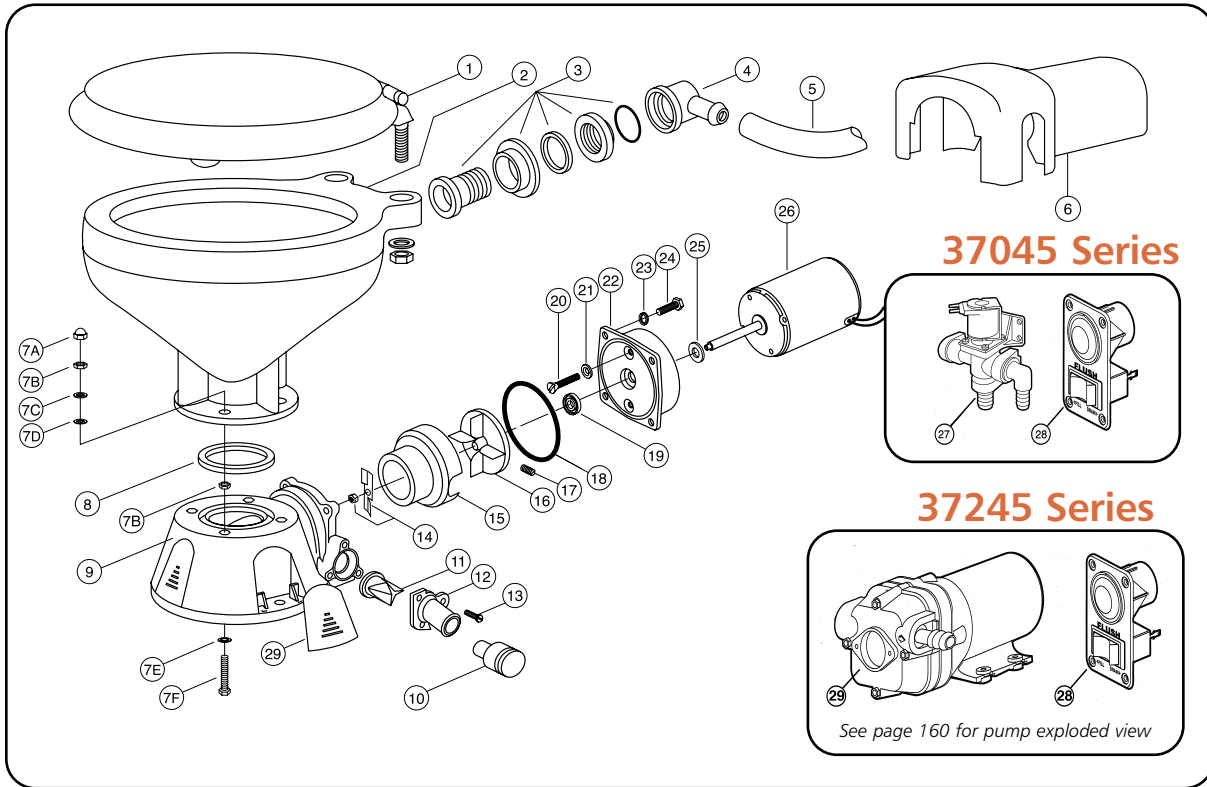

37045 & 37245 Series Quiet Flush Toilets

Key	Description	Qty per Toilet	Part No
1	SEAT & COVER, COMPACT SIZE	1	29097-1000
	SEAT & COVER, REGULAR SIZE	1	29127-1000
2	BOWL, COMPACT SIZE	1	29096-0000
	BOWL, REGULAR SIZE	1	29126-0000
3	INTAKE SEAL	1	29048-0000
4	INTAKE ELBOW & O-RING	1	29048-0000
5	HOSE, 6 FEET	1	29035-1031
6	MOTOR COVER	1	37042-1000
7	BOWL INSTALLATION HARDWARE	1	18753-0472
	7A NUT CAP**	4	
	7B HEX NUT, STAINLESS STEEL**	8	
	7C WASHER, STAINLESS STEEL**	4	
	7D WASHER, PLASTIC**	4	
	7E STARLOCK WASHER, S.S.**	4	
	7F HEX HEAD SCREW, S.S.**	4	

Key	Description	Qty per Toilet	Part No
8	GASKET*	1	37017-0000
9	BASE ASSEMBLY**	1	37004-1000
10	1" - 1 1/2" HOSE ADAPTOR	1	98023-0080
11	JOKER VALVE***	1	44106-1000
12	1" DISCHARGE PORT**	1	44107-1000
13	SCREW**	3	96050-0568
14	CHOPPER PLATE WITH LOCK NUT	1	37056-1000
15	MACERATOR HOUSING	1	37014-0000
16	CENTRIFUGAL IMPELLER	1	37006-0000
17	SET SCREW	1	91084-0320
18	O-RING*	1	43990-0066
19	SEAL	1	1040-0000
20	SCREW	2	91010-0144
21	WASHER, PLASTIC*	2	35445-0000
22	SEAL HOUSING	1	37043-1000
23	LOCK WASHER, STAINLESS STEEL	4	
24	SCREW	4	91027-0011
25	SLINGER	1	6342-0000
26	MOTOR - 12 VOLT	1	18755-0554
	MOTOR - 24 VOLT	1	18755-0555
27	SOLENOID VALVE & SYPHON BREAKER		
	12 VOLT	1	37038-1012
	24 VOLT	1	37038-1024
28	SWITCH PANEL	1	37047-1000
29	PAR-MAX PUMP 12 VOLT	1	31705-0092
	PAR-MAX PUMP 24 VOLT	1	31705-0094
	SERVICE KIT		90197-0000

*Parts Supplied with Service Kit. **Parts included with base 37004-1000